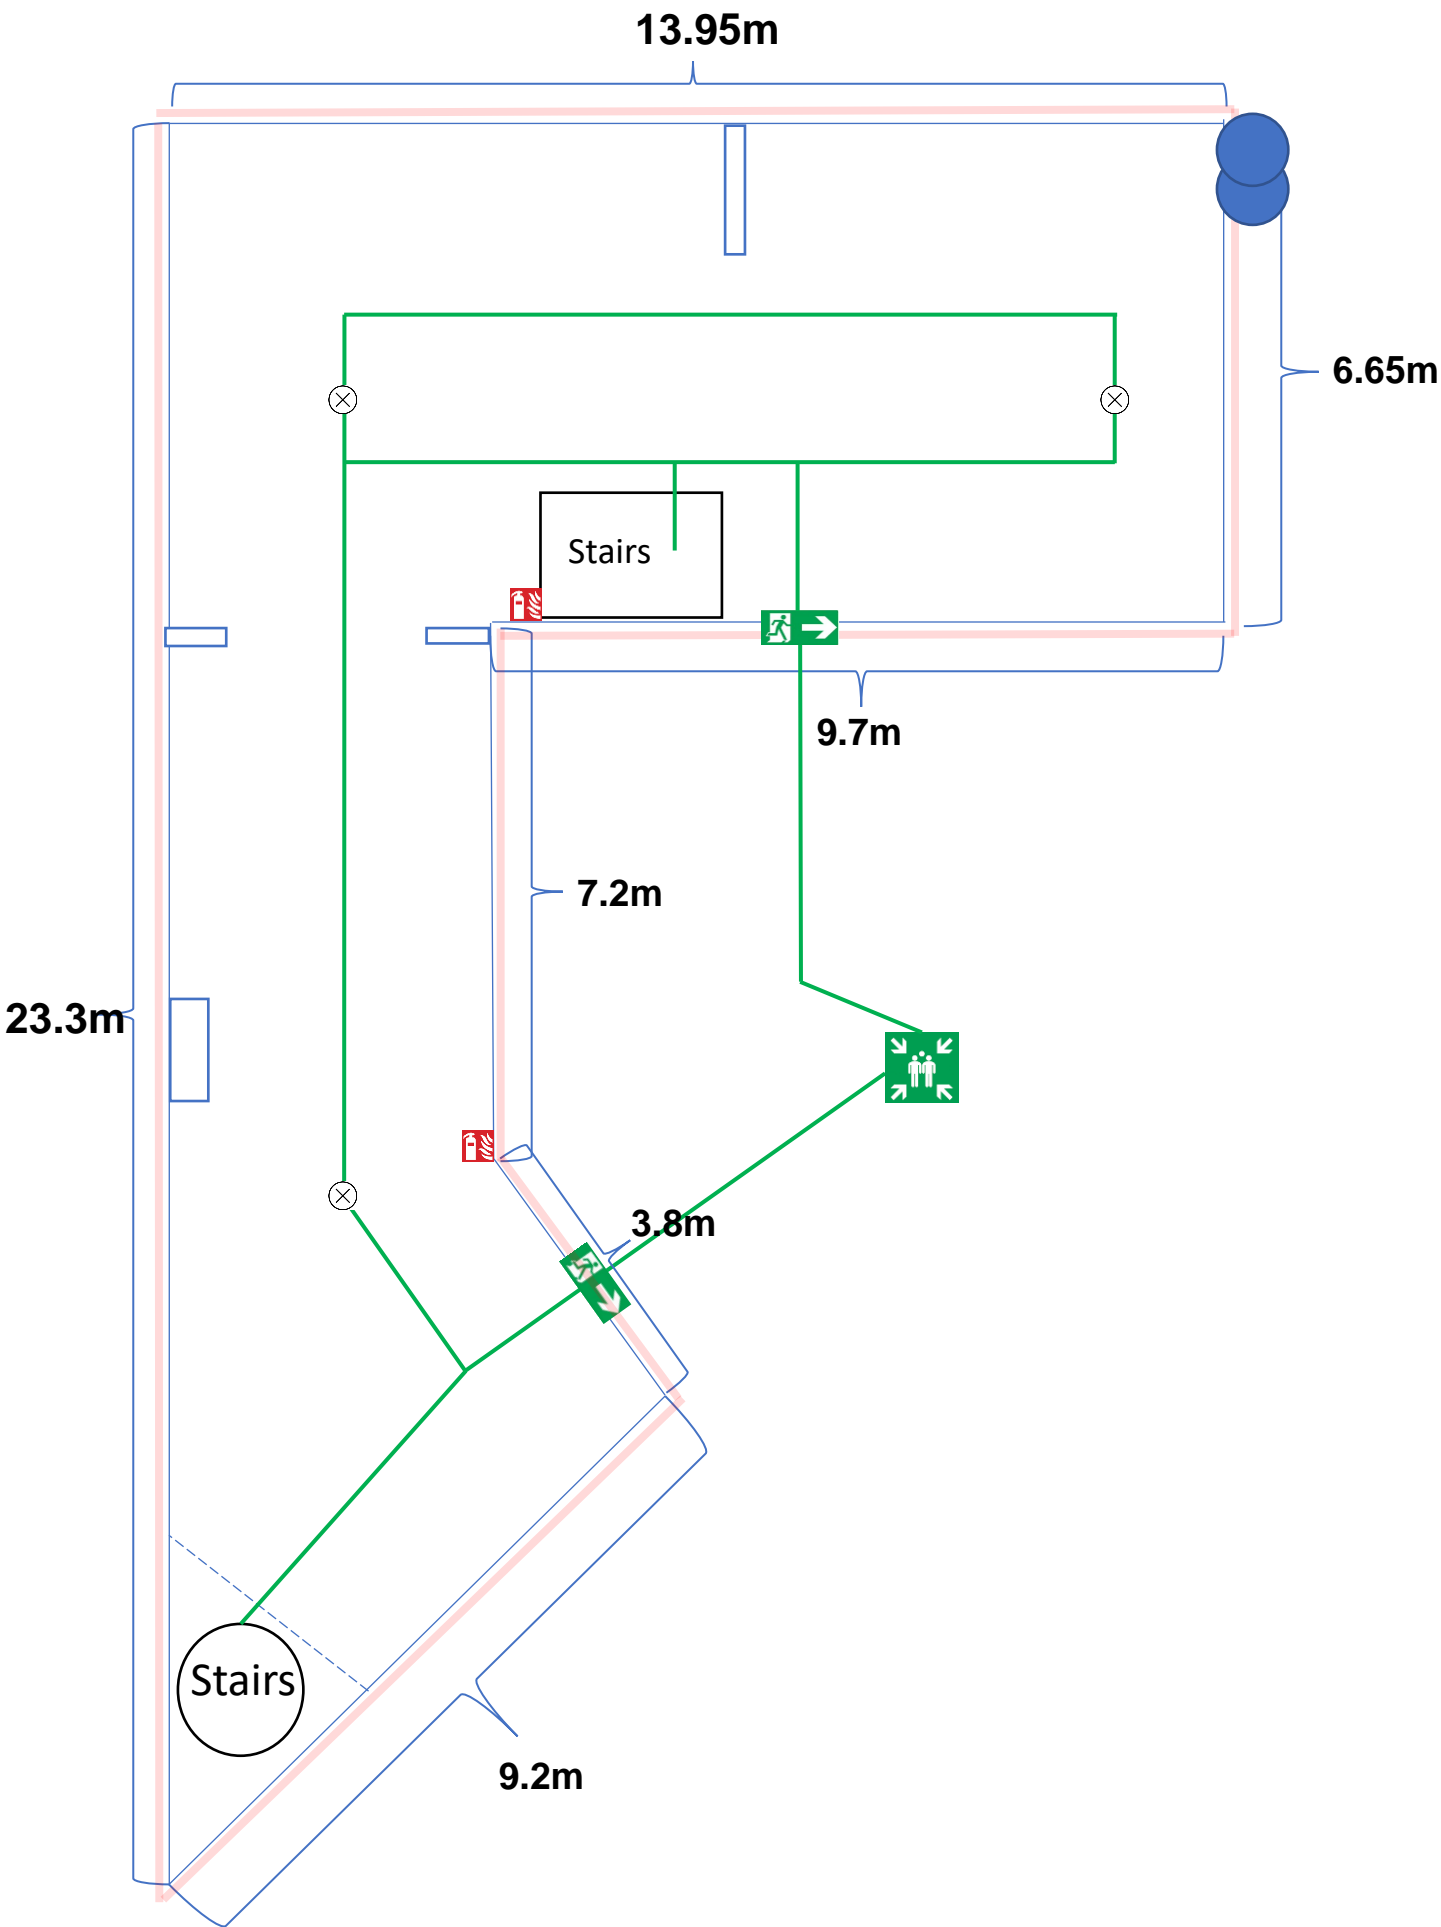

11 Hannell Road,
Fulham, SW6 7RA

Ground Floor

Legend

Licensed Area

Condensors

Smoke Detector

Fire Exit

Assembly Point

Fire Extinguisher

The entire store is to be licensed for the sale of alcohol

A3 paper
1cm = 1m

11 Hannell Road,
Fulham, SW6 7RA

First Floor

Legend

- Licenced Area
- Condensers
- Smoke Detector
- Fire Exit
- Assembly Point
- Fire Extinguisher