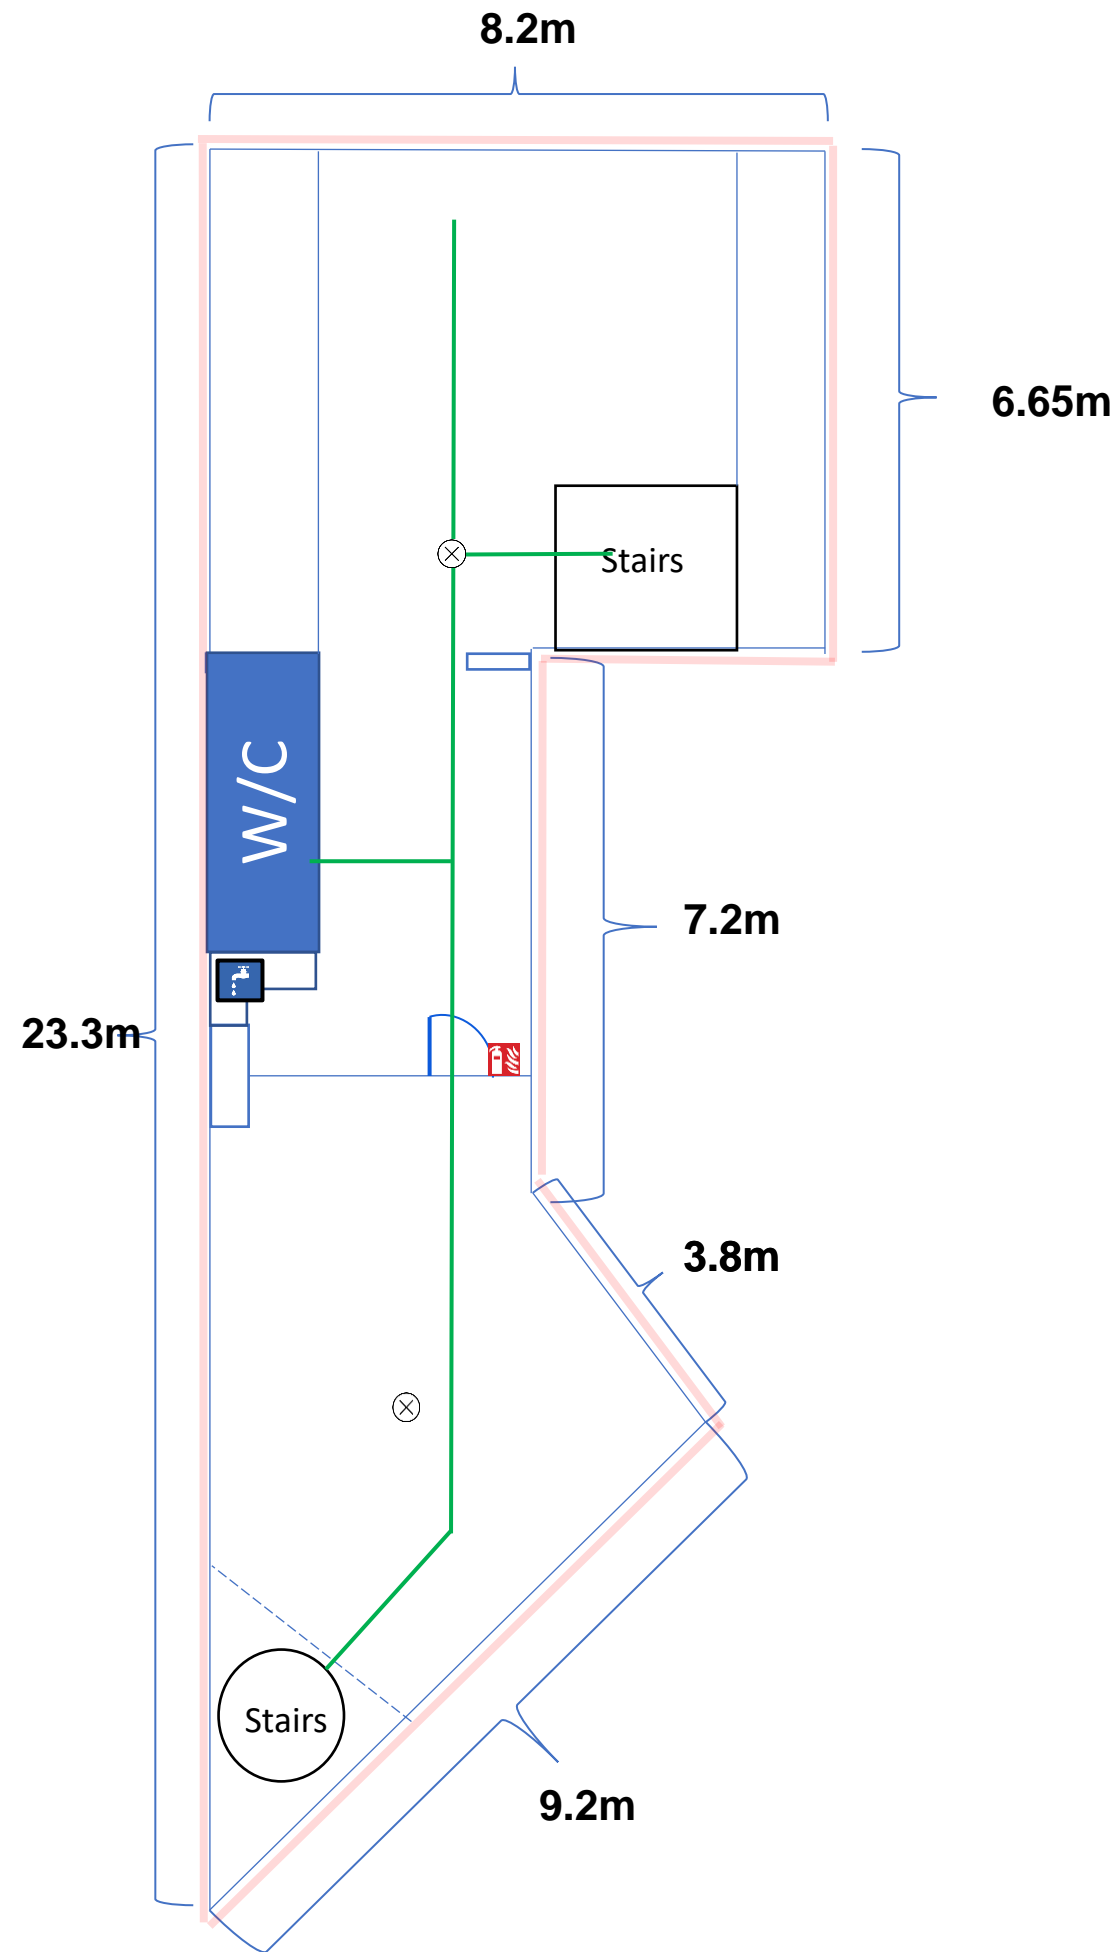

Fire Extinguisher

The entire store is to be licensed for the sale of alcohol

A3 paper
1cm = 1m

11 Hannell Road,
Fulham, SW6 7RA

First Floor

Legend

- Licenced Area
- Condensers
- Smoke Detector
- Fire Exit
- Assembly Point
- Fire Extinguisher